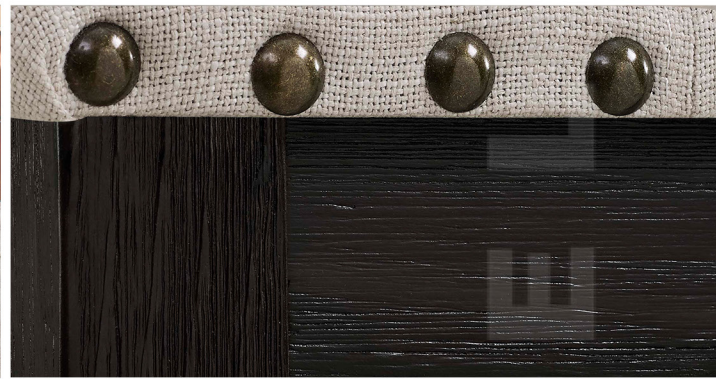

Elements

GREYSTONE